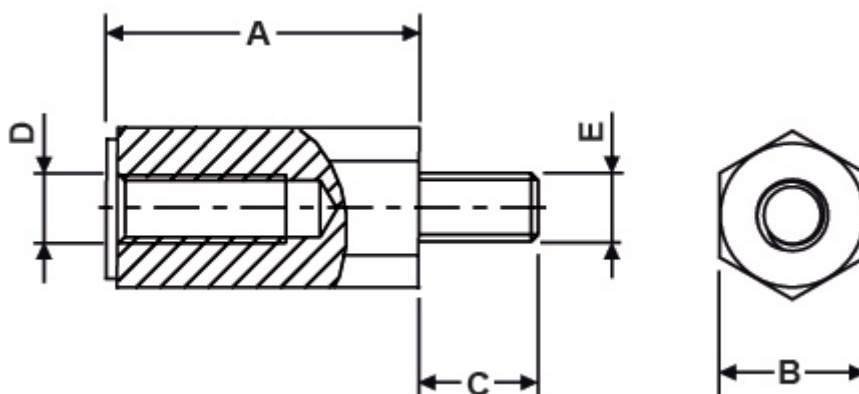

### Technical description

**Material:** PA 6.6

**Colour:** Black

**Flammability:** HB (UL94)

**Working temperature:** -35°C ~ +130°C

All dimensions are in mm

Code	A	B	C	D	E	MOQ-Pcs
6923AA0105.0	5,0	8,0	8,0	M3	M3	500
6923AA0106.0	6,0	8,0	8,0	M3	M3	500
6923AA0107.0	7,0	8,0	8,0	M3	M3	500
6923AA0108.0	8,0	8,0	8,0	M3	M3	500
6923AA0109.0	9,0	8,0	8,0	M3	M3	500
6923AA0110.0	10,0	8,0	8,0	M3	M3	500
6923AA0111.0	11,0	8,0	8,0	M3	M3	500
6923AA0112.0	12,0	8,0	8,0	M3	M3	500
6923AA0113.0	13,0	8,0	8,0	M3	M3	500

Code	A	B	C	D	E	MOQ-Pcs
6923AA0114.0	14,0	8,0	8,0	M3	M3	500
6923AA0115.0	15,0	8,0	8,0	M3	M3	500
6923AA0116.0	16,0	8,0	8,0	M3	M3	500
6923AA0117.0	17,0	8,0	8,0	M3	M3	500
6923AA0118.0	18,0	8,0	8,0	M3	M3	500
6923AA0119.0	19,0	8,0	8,0	M3	M3	500
6923AA0120.0	20,0	8,0	8,0	M3	M3	500
6923AA0121.0	21,0	8,0	8,0	M3	M3	500
6923AA0122.0	22,0	8,0	8,0	M3	M3	500
6923AA0123.0	23,0	8,0	8,0	M3	M3	500
6923AA0124.0	24,0	8,0	8,0	M3	M3	500
6923AA0125.0	25,0	8,0	8,0	M3	M3	500
6923AA0126.0	26,0	8,0	8,0	M3	M3	500
6923AA0127.0	27,0	8,0	8,0	M3	M3	500
6923AA0128.0	28,0	8,0	8,0	M3	M3	500
6923AA0129.0	29,0	8,0	8,0	M3	M3	500
6923AA0130.0	30,0	8,0	8,0	M3	M3	500
6923AA0131.0	31,0	8,0	8,0	M3	M3	500
6923AA0132.0	32,0	8,0	8,0	M3	M3	500
6923AA0133.0	33,0	8,0	8,0	M3	M3	500
6923AA0134.0	34,0	8,0	8,0	M3	M3	500
6923AA0135.0	35,0	8,0	8,0	M3	M3	500
6923AA0136.0	36,0	8,0	8,0	M3	M3	500
6923AA0137.0	37,0	8,0	8,0	M3	M3	500
6923AA0138.0	38,0	8,0	8,0	M3	M3	500
6923AA0139.0	39,0	8,0	8,0	M3	M3	500
6923AA0140.0	40,0	8,0	8,0	M3	M3	500
6923AA0141.0	41,0	8,0	8,0	M3	M3	500
6923AA0142.0	42,0	8,0	8,0	M3	M3	500
6923AA0143.0	43,0	8,0	8,0	M3	M3	500
6923AA0144.0	44,0	8,0	8,0	M3	M3	500