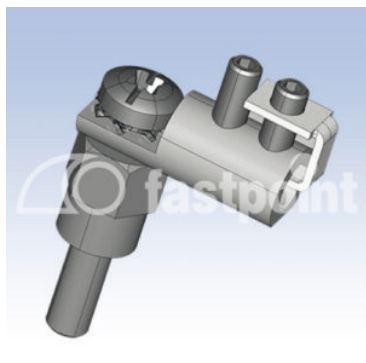

LWL CABLE HOLDER

Technical description

Material: Brass w/o surface **Accessories:** Steel zinc plated All dimensions are in mm.

TYPE 1

TYPE 2

Code	A	B	C	Type	Notes	MOQ-Pcs
10901SET99	25,0	9,0	6,2	2	Pezzo singolo / single part	10
10912MA90	10,0	13,0	13,0	1	Pezzo singolo / single part	10