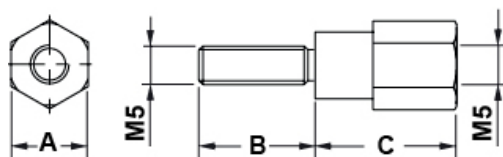

LWL CABLE HOLDER

Technical description

Material: Brass w/o surface **Accessories:** Steel zinc plated All dimensions are in mm.

TYPE 1

TYPE 2

Code	A	B	C	Type	Notes	MOQ-Pcs
10901SET99	25,0	9,0	6,2	2	Pezzo singolo / single part	10
10912MA90	10,0	13,0	13,0	1	Pezzo singolo / single part	10