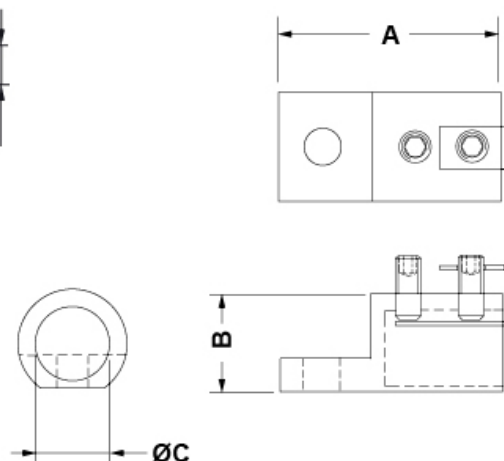

LWL CABLE HOLDER

Technical description

Material: Brass w/o surface **Accessories:** Steel zinc plated All dimensions are in mm.

TYPE 1

TYPE 2

Code	A	B	C	Type	Notes	MOQ-Pcs
10901SET99	25,0	9,0	6,2	2	Pezzo singolo / single part	10
10912MA90	10,0	13,0	13,0	1	Pezzo singolo / single part	10