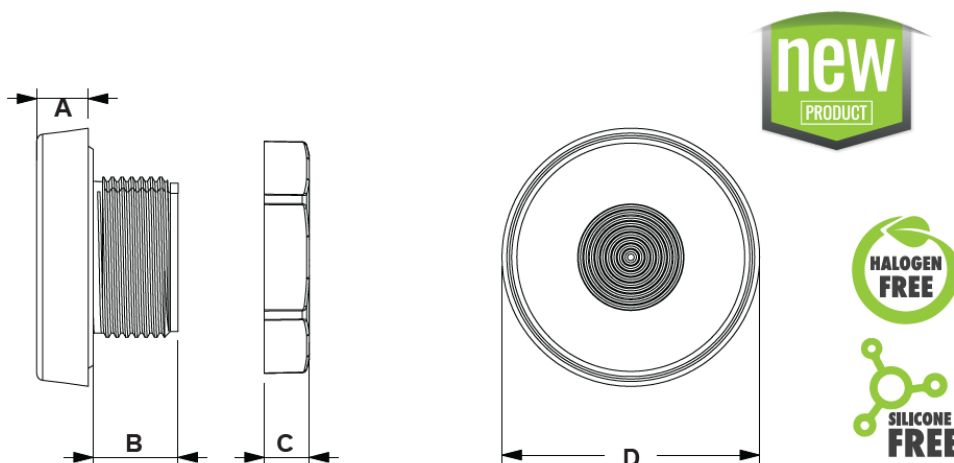

# GROMMETS PLATES WITH INTERNAL FRAME & LOCKNUT

## Technical description

Code	A	B	Ø cable diameter	Mounting hole	Colour	MOQ-Pcs
11511PS01	36,0	M20	1 max. 10,5	Ø 20,5	Nero - Black - Schwarz	10
11511PS11	36,0	M20	1 max. 10,5	Ø 20,5	Grigio - Gray - Grau	10
11512PS01	40,0	M25	1 max. 16,0	Ø 25,5	Nero - Black - Schwarz	10
11512PS11	40,0	M25	1 max. 16,0	Ø 25,5	Grigio - Gray - Grau	10
11513PS01	46,0	M32	1 max. 22,0	Ø 32,5	Nero - Black - Schwarz	10
11513PS11	46,0	M32	1 max. 22,0	Ø 32,5	Grigio - Gray - Grau	10