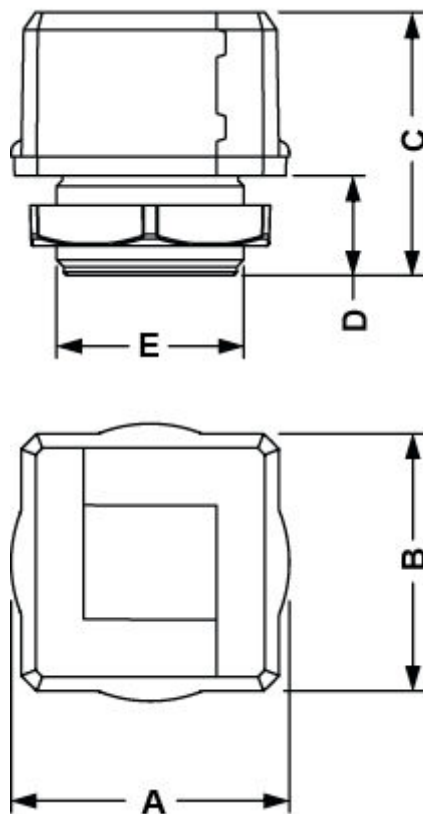

GROMMET STRIPS WITH DOUBLE BRUSH

Technical description

Material:

- **Frame:** PP + GF
- **Brush:** PVC

Color: Black

Flammability: V0 (UL94)

Temperatura d'esercizio: -40°C ~ +155°C

Tutte le quote sono in mm

Code	A	B	C	D	E	MOQ-Pcs
16033FG01	Ø47,5	44,0	45,0	17,0	M32x1,5	10
16034FG01	Ø75,0	66,0	45,0	17,0	M63x1,5	10