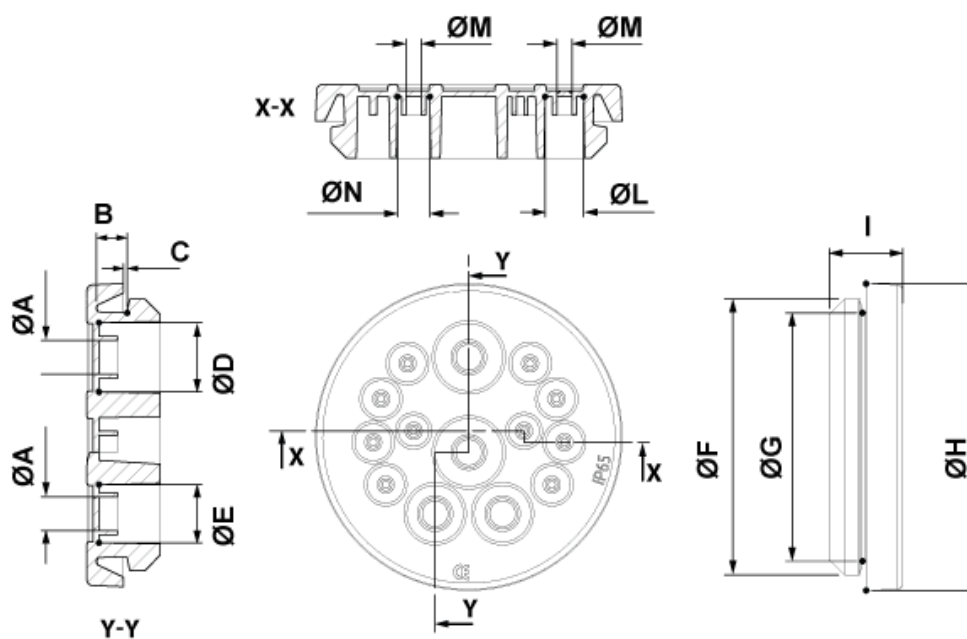

GROMMET 14 HOLES, SNAP-FIT, VARIABLE IP65

Technical description

Material: TPE-SEBS

Colour: grey RAL 7035

Flammability: HB (UL94)

Working Temperature:

-40°C ~ +100°C

Protection grade: IP65

Panel thickness and hole: see table

Code	A	B	C	D	E	F	G	H	L	M
15997PF117035	Ø 5,5	Ø 5,0	0,6	11,3	9,5	Ø 45,0	Ø 40,5	Ø 50,0	Ø 6,3	Ø 2,5