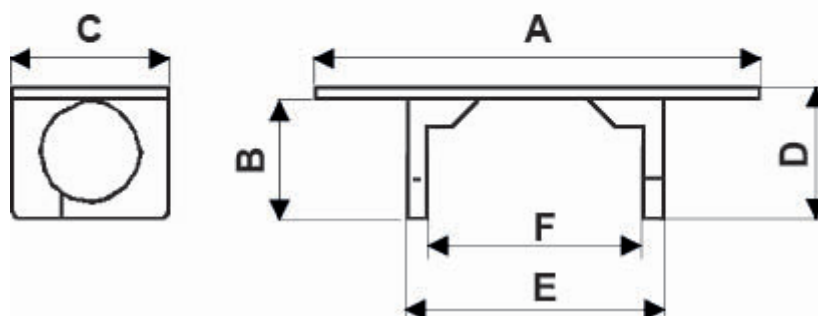

TYPE 2 MASCHIO / MALE

Code	A	B	C	D	E	F	Type	MOQ-Pcs
1100AR01HS	24,2	12,0	9,0	4,0	1,2	22,5	1	1.000
1101AR01	26,0	7,0	9,0	8,5	12,0	7,9	2	1.000