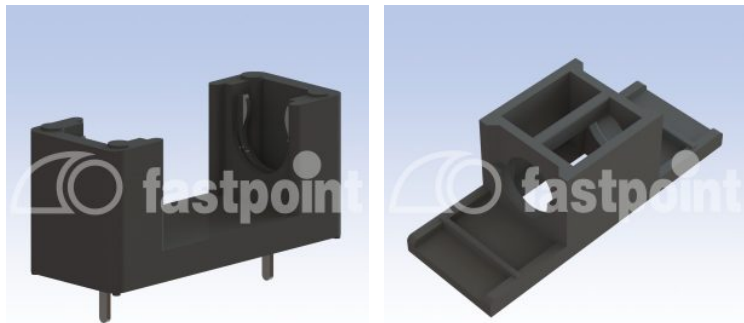

## FUSE HOLDER

### Technical description

**Material:** Insulating nylon

**Contacts material:** Tin-plated brass

**Colour:** Black

**Capacity:** from 6,3 a 250 V

All dimensions are in mm

### TYPE 1 FEMMINA / FEMALE