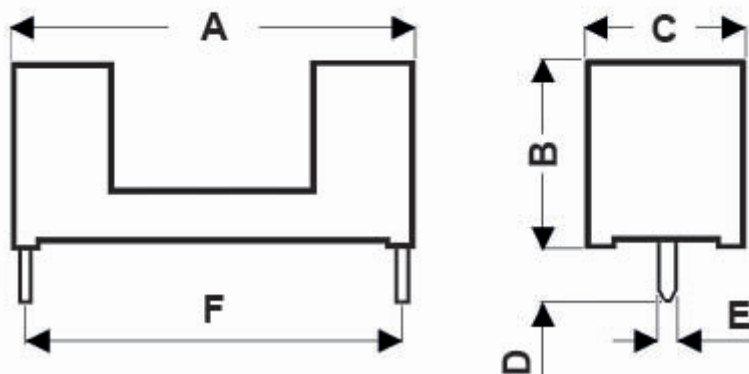

### Technical description

**Material:** Insulating nylon

**Contacts material:** Tin-plated brass

**Colour:** Black

**Capacity:** from 6,3 a 250 V

All dimensions are in mm

### TYPE 1 FEMMINA / FEMALE