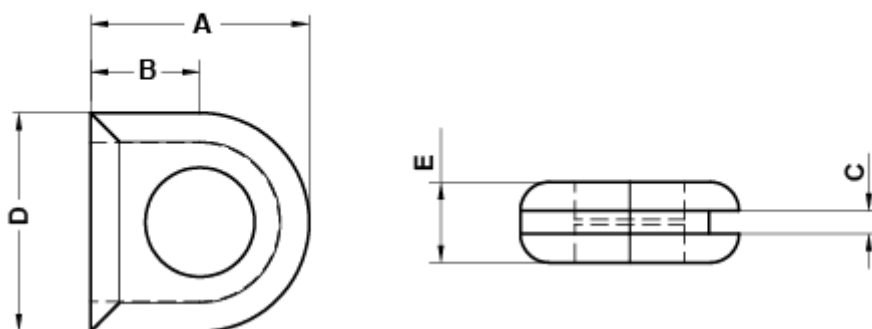

CABLE GROMMET WITH EPDM MEMBRANE

Technical description

Material: EPDM SHORE 50

Colour: black

All dimensions are in mm

Code	A	B	D	E	MOQ-Pcs
10898GS01M	19,0	9,5	19,0	7,0	1.000