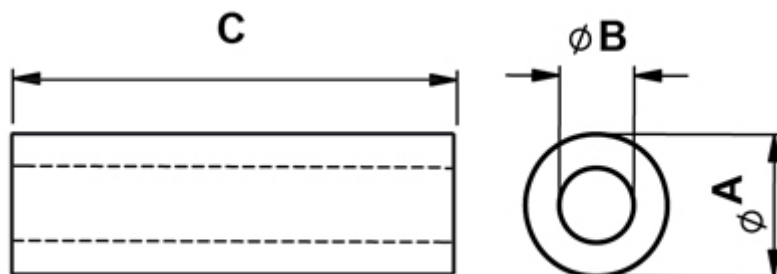

ABSTANDSROLLEN

Technische Beschreibung

Material: PA 6 , 25%GV

Entflammbarkeit: HB (UL 94)

Farbe: schwarz

Temperaturbereich: -35°C ~ +100°C

Auf Anfrage :

Material: Polystyrol

Entflammbarkeit: HB (UL 94)

Farbe: weiß

Temperaturbereich: -40°C ~ +70°C

Alle Maße sind in mm

Artikel	A	B	C	VPE-Stckz.
10126BB0102.0	12,0	9,1	2,0	500
10126BB0103.0	12,0	9,1	3,0	500

Artikel	A	B	C	VPE-Stckz.
10126BB0104.0	12,0	9,1	4,0	500
10126BB0105.0	12,0	9,1	5,0	500
10126BB0106.0	12,0	9,1	6,0	500
10126BB0107.0	12,0	9,1	7,0	500
10126BB0108.0	12,0	9,1	8,0	500
10126BB0109.0	12,0	9,1	9,0	500
10126BB0110.0	12,0	9,1	10,0	500
10126BB0111.0	12,0	9,1	11,0	500
10126BB0112.0	12,0	9,1	12,0	500
10126BB0113.0	12,0	9,1	13,0	500
10126BB0114.0	12,0	9,1	14,0	500
10126BB0115.0	12,0	9,1	15,0	500
10126BB0116.0	12,0	9,1	16,0	500
10126BB0117.0	12,0	9,1	17,0	500
10126BB0118.0	12,0	9,1	18,0	500
10126BB0119.0	12,0	9,1	19,0	500
10126BB0120.0	12,0	9,1	20,0	500
10126BB0121.0	12,0	9,1	21,0	500
10126BB0122.0	12,0	9,1	22,0	500
10126BB0123.0	12,0	9,1	23,0	500
10126BB0124.0	12,0	9,1	24,0	500
10126BB0125.0	12,0	9,1	25,0	500
10126BB0126.0	12,0	9,1	26,0	500
10126BB0127.0	12,0	9,1	27,0	500
10126BB0128.0	12,0	9,1	28,0	500
10126BB0129.0	12,0	9,1	29,0	500
10126BB0130.0	12,0	9,1	30,0	500
10126BB0131.0	12,0	9,1	31,0	500
10126BB0132.0	12,0	9,1	32,0	500
10126BB0133.0	12,0	9,1	33,0	500
10126BB0134.0	12,0	9,1	34,0	500