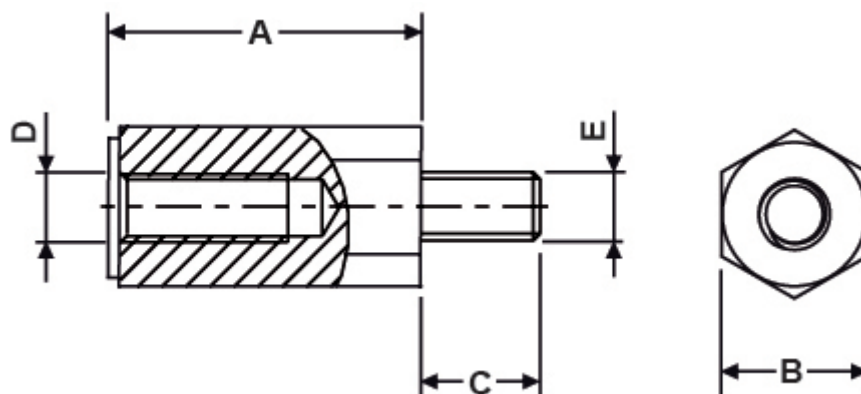

ABSTANDSHALTER MIT INNEN /AUSSENGEWINDE M5 & M5 / SW 10,0

Technische Beschreibung

Material: PA 6.6

Farbe: Schwarz

Entflammbarkeit: HB(UL94)

Temperaturbereich: -30°C ~ +130°C

Auf Anfrage auch in der Farbe Weiß erhältlich. MOQ 5.000 Stück

Auf Anfrage auch in V0 (UL94) erhältlich. MOQ 5.000 Stück

Material: PBT

Farbe: Natur

Temperaturbereich: -30°C ~ +120°C

Alle Maße sind in mm

Artikel	A	B	C	D	E	VPE-Stckz.
6925AA0108.0	8,0	10,0	8,0	M5	M5	500
6925AA0109.0	9,0	10,0	8,0	M5	M5	500
6925AA0110.0	10,0	10,0	8,0	M5	M5	500
6925AA0111.0	11,0	10,0	8,0	M5	M5	500
6925AA0112.0	12,0	10,0	8,0	M5	M5	500

Artikel	A	B	C	D	E	VPE-Stckz.
6925AA0113.0	13,0	10,0	8,0	M5	M5	500
6925AA0114.0	14,0	10,0	8,0	M5	M5	500
6925AA0115.0	15,0	10,0	8,0	M5	M5	500
6925AA0116.0	16,0	10,0	8,0	M5	M5	500
6925AA0117.0	17,0	10,0	8,0	M5	M5	500
6925AA0118.0	18,0	10,0	8,0	M5	M5	500
6925AA0119.0	19,0	10,0	8,0	M5	M5	500
6925AA0120.0	20,0	10,0	8,0	M5	M5	500
6925AA0121.0	21,0	10,0	8,0	M5	M5	500
6925AA0122.0	22,0	10,0	8,0	M5	M5	500
6925AA0123.0	23,0	10,0	8,0	M5	M5	500
6925AA0124.0	24,0	10,0	8,0	M5	M5	500
6925AA0125.0	25,0	10,0	8,0	M5	M5	500
6925AA0126.0	26,0	10,0	8,0	M5	M5	500
6925AA0127.0	27,0	10,0	8,0	M5	M5	500
6925AA0128.0	28,0	10,0	8,0	M5	M5	500
6925AA0129.0	29,0	10,0	8,0	M5	M5	500
6925AA0130.0	30,0	10,0	8,0	M5	M5	500
6925AA0131.0	31,0	10,0	8,0	M5	M5	500
6925AA0132.0	32,0	10,0	8,0	M5	M5	500
6925AA0133.0	33,0	10,0	8,0	M5	M5	500
6925AA0134.0	34,0	10,0	8,0	M5	M5	500
6925AA0135.0	35,0	10,0	8,0	M5	M5	500
6925AA0136.0	36,0	10,0	8,0	M5	M5	500
6925AA0137.0	37,0	10,0	8,0	M5	M5	500
6925AA0138.0	38,0	10,0	8,0	M5	M5	500
6925AA0139.0	39,0	10,0	8,0	M5	M5	500
6925AA0140.0	40,0	10,0	8,0	M5	M5	500
6925AA0141.0	41,0	10,0	8,0	M5	M5	500
6925AA0142.0	42,0	10,0	8,0	M5	M5	500
6925AA0143.0	43,0	10,0	8,0	M5	M5	500