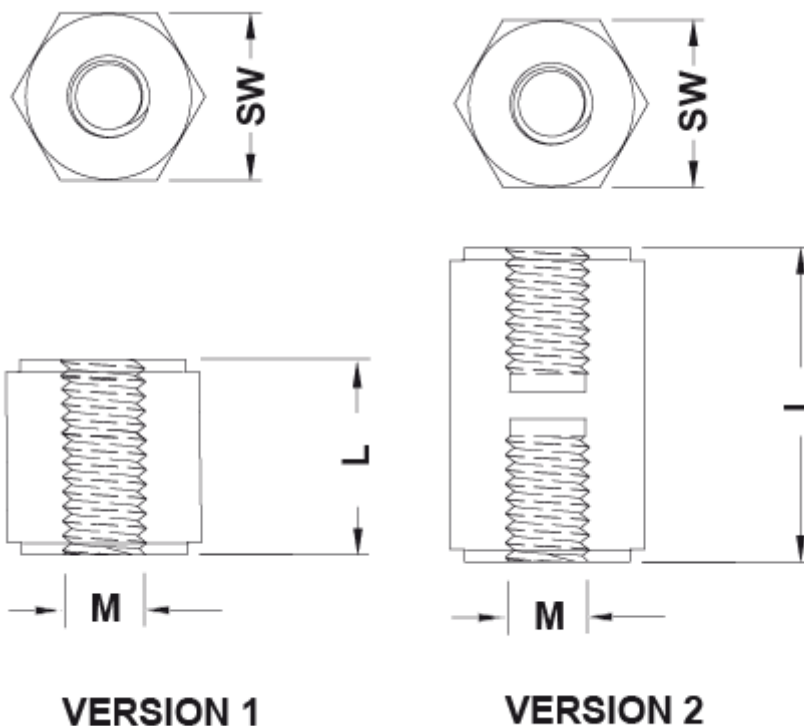

## Technische Beschreibung

**Material:** PA 6, GV25%

**Entflammbarkeit:** HB (UL94)

**Temperaturbereich:** -30°C ~ +110°C

**Farbe:** Schwarz

Auf Anfrage auch in V0 (UL94) erhältlich. MOQ 5.000 Stück

**Material:** PA 6, GV25%

**Temperaturbereich:** -30°C ~ +120°C

**Farbe:** Rostbraun

*\*Alle Maße in mm*

Artikel	L	M	SW	Type	VPE-Stckz.
6914BB0105.0	5,0	M3	7,0	1	1.000
6914BB0106.0	6,0	M3	7,0	1	1.000
6914BB0107.0	7,0	M3	7,0	1	1.000
6914BB0108.0	8,0	M3	7,0	1	1.000
6914BB0109.0	9,0	M3	7,0	1	1.000
6914BB0110.0	10,0	M3	7,0	1	1.000
6914BB0111.0	11,0	M3	7,0	1	1.000
6914BB0112.0	12,0	M3	7,0	1	1.000
6914BB0113.0	13,0	M3	7,0	1	1.000
6914BB0114.0	14,0	M3	7,0	1	1.000
6914BB0115.0	15,0	M3	7,0	2	1.000
6914BB0116.0	16,0	M3	7,0	2	1.000
6914BB0117.0	17,0	M3	7,0	2	1.000
6914BB0118.0	18,0	M3	7,0	2	1.000
6914BB0119.0	19,0	M3	7,0	2	1.000
6914BB0120.0	20,0	M3	7,0	2	1.000

Artikel	L	M	SW	Type	VPE-Stckz.
6914BB0121.0	21,0	M3	7,0	2	1.000
6914BB0122.0	22,0	M3	7,0	2	1.000
6914BB0123.0	23,0	M3	7,0	2	1.000
6914BB0124.0	24,0	M3	7,0	2	1.000
6914BB0125.0	25,0	M3	7,0	2	1.000
6914BB0126.0	26,0	M3	7,0	2	1.000
6914BB0127.0	27,0	M3	7,0	2	1.000
6914BB0128.0	28,0	M3	7,0	2	1.000
6914BB0129.0	29,0	M3	7,0	2	1.000
6914BB0130.0	30,0	M3	7,0	2	1.000
6914BB0131.0	31,0	M3	7,0	2	1.000
6914BB0132.0	32,0	M3	7,0	2	1.000
6914BB0133.0	33,0	M3	7,0	2	1.000
6914BB0134.0	34,0	M3	7,0	2	1.000
6914BB0135.0	35,0	M3	7,0	2	1.000
6914BB0136.0	36,0	M3	7,0	2	1.000
6914BB0137.0	37,0	M3	7,0	2	1.000
6914BB0138.0	38,0	M3	7,0	2	1.000
6914BB0139.0	39,0	M3	7,0	2	1.000
6914BB0140.0	40,0	M3	7,0	2	1.000
6914BB0141.0	41,0	M3	7,0	2	1.000
6914BB0142.0	42,0	M3	7,0	2	1.000
6914BB0143.0	43,0	M3	7,0	2	1.000
6914BB0144.0	44,0	M3	7,0	2	1.000
6914BB0145.0	45,0	M3	7,0	2	1.000
6914BB0146.0	46,0	M3	7,0	2	1.000
6914BB0147.0	47,0	M3	7,0	2	1.000
6914BB0148.0	48,0	M3	7,0	2	1.000
6914BB0149.0	49,0	M3	7,0	2	1.000
6914BB0150.0	50,0	M3	7,0	2	1.000
6914BB0151.0	51,0	M3	7,0	2	1.000