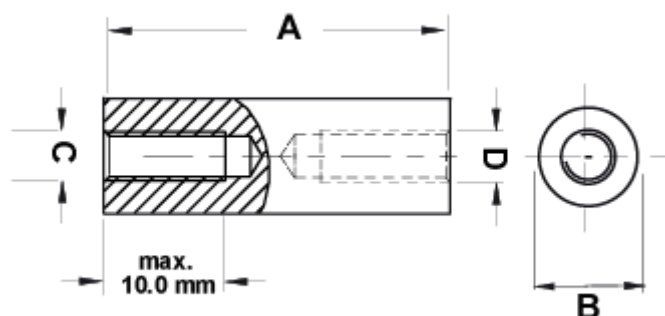

## Technische Beschreibung

**Material:** PA 6, 25%GV

**Entflammbarkeit:** HB (UL94)

**Temperaturbereich:** -30°C ~ +110°C

**Farbe:** Schwarz

\*Alle Maße in mm

Artikel	A	B	C	D	VPE-Stckz.
10040BB0105.0	5,0	Ø 6,0	UNC4.40	UNC4.40	500
10040BB0106.0	6,0	Ø 6,0	UNC4.40	UNC4.40	500
10040BB0107.0	7,0	Ø 6,0	UNC4.40	UNC4.40	500
10040BB0108.0	8,0	Ø 6,0	UNC4.40	UNC4.40	500
10040BB0109.0	9,0	Ø 6,0	UNC4.40	UNC4.40	500
10040BB0110.0	10,0	Ø 6,0	UNC4.40	UNC4.40	500

Artikel	A	B	C	D	VPE-Stckz.
10040BB0111.0	11,0	Ø 6,0	UNC4.40	UNC4.40	500
10040BB0112.0	12,0	Ø 6,0	UNC4.40	UNC4.40	500
10040BB0113.0	13,0	Ø 6,0	UNC4.40	UNC4.40	500
10040BB0114.0	14,0	Ø 6,0	UNC4.40	UNC4.40	500
10040BB0115.0	15,0	Ø 6,0	UNC4.40	UNC4.40	500
10040BB0116.0	16,0	Ø 6,0	UNC4.40	UNC4.40	500
10040BB0117.0	17,0	Ø 6,0	UNC4.40	UNC4.40	500
10040BB0118.0	18,0	Ø 6,0	UNC4.40	UNC4.40	500
10040BB0119.0	19,0	Ø 6,0	UNC4.40	UNC4.40	500
10040BB0120.0	20,0	Ø 6,0	UNC4.40	UNC4.40	500
10040BB0121.0	21,0	Ø 6,0	UNC4.40	UNC4.40	500
10040BB0122.0	22,0	Ø 6,0	UNC4.40	UNC4.40	500
10040BB0123.0	23,0	Ø 6,0	UNC4.40	UNC4.40	500
10040BB0124.0	24,0	Ø 6,0	UNC4.40	UNC4.40	500
10040BB0125.0	25,0	Ø 6,0	UNC4.40	UNC4.40	500
10040BB0126.0	26,0	Ø 6,0	UNC4.40	UNC4.40	500
10040BB0127.0	27,0	Ø 6,0	UNC4.40	UNC4.40	500
10040BB0128.0	28,0	Ø 6,0	UNC4.40	UNC4.40	500
10040BB0129.0	29,0	Ø 6,0	UNC4.40	UNC4.40	500
10040BB0130.0	30,0	Ø 6,0	UNC4.40	UNC4.40	500
10040BB0131.0	31,0	Ø 6,0	UNC4.40	UNC4.40	500
10040BB0132.0	32,0	Ø 6,0	UNC4.40	UNC4.40	500
10040BB0133.0	33,0	Ø 6,0	UNC4.40	UNC4.40	500
10040BB0134.0	34,0	Ø 6,0	UNC4.40	UNC4.40	500
10040BB0135.0	35,0	Ø 6,0	UNC4.40	UNC4.40	500
10040BB0136.0	36,0	Ø 6,0	UNC4.40	UNC4.40	500
10040BB0137.0	37,0	Ø 6,0	UNC4.40	UNC4.40	500
10040BB0138.0	38,0	Ø 6,0	UNC4.40	UNC4.40	500
10040BB0139.0	39,0	Ø 6,0	UNC4.40	UNC4.40	500
10040BB0140.0	40,0	Ø 6,0	UNC4.40	UNC4.40	500
10040BB0141.0	41,0	Ø 6,0	UNC4.40	UNC4.40	500