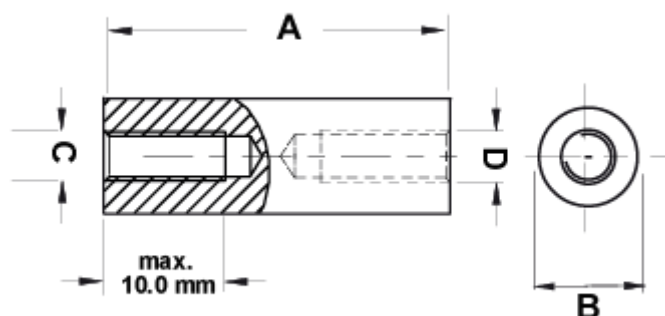

ABSTANDBOLZEN INNEN/INNENGEWINDE M2.5/M2.5 – Ø 5,0

Technische Beschreibung

Material: PA 6, 25% GF

Entflammbarkeit: HB (UL94)

Temperaturbereich: -30°C ~ +110°C

Farbe: Schwarz

*Alle Maße in mm

| Artikel | A | B | C | D | VPE-Stckz. |
|---------------|-----|-------|------|------|------------|
| 10038BB0104.0 | 4,0 | Ø 5,0 | M2.5 | M2.5 | 500 |
| 10038BB0105.0 | 5,0 | Ø 5,0 | M2.5 | M2.5 | 500 |
| 10038BB0106.0 | 6,0 | Ø 5,0 | M2.5 | M2.5 | 500 |
| 10038BB0107.0 | 7,0 | Ø 5,0 | M2.5 | M2.5 | 500 |
| 10038BB0108.0 | 8,0 | Ø 5,0 | M2.5 | M2.5 | 500 |
| 10038BB0109.0 | 9,0 | Ø 5,0 | M2.5 | M2.5 | 500 |