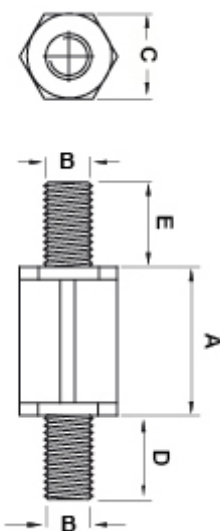

## Technische Beschreibung

**Material:** PA 6.6

**Farbe:** schwarz

**Entflammbarkeit:** HB (UL 94)

**Temperaturbereich:** -30°C bis +150°C

Alle Maße sind in mm

Artikel	A	B	C	D	E	VPE-Stckz.
8169AA0103.0	3,0	M5	10,0	8,0	8,0	500
8169AA0104.0	4,0	M5	10,0	8,0	8,0	500
8169AA0105.0	5,0	M5	10,0	8,0	8,0	500
8169AA0106.0	6,0	M5	10,0	8,0	8,0	500

Artikel	A	B	C	D	E	VPE-Stckz.
8169AA0107.0	7,0	M5	10,0	8,0	8,0	500
8169AA0108.0	8,0	M5	10,0	8,0	8,0	500
8169AA0109.0	9,0	M5	10,0	8,0	8,0	500
8169AA0110.0	10,0	M5	10,0	8,0	8,0	500
8169AA0111.0	11,0	M5	10,0	8,0	8,0	500
8169AA0112.0	12,0	M5	10,0	8,0	8,0	500
8169AA0113.0	13,0	M5	10,0	8,0	8,0	500
8169AA0114.0	14,0	M5	10,0	8,0	8,0	500
8169AA0115.0	15,0	M5	10,0	8,0	8,0	500
8169AA0116.0	16,0	M5	10,0	8,0	8,0	500
8169AA0117.0	17,0	M5	10,0	8,0	8,0	500
8169AA0118.0	18,0	M5	10,0	8,0	8,0	500
8169AA0119.0	19,0	M5	10,0	8,0	8,0	500
8169AA0120.0	20,0	M5	10,0	8,0	8,0	500
8169AA0121.0	21,0	M5	10,0	8,0	8,0	500
8169AA0122.0	22,0	M5	10,0	8,0	8,0	500
8169AA0123.0	23,0	M5	10,0	8,0	8,0	500
8169AA0124.0	24,0	M5	10,0	8,0	8,0	500
8169AA0125.0	25,0	M5	10,0	8,0	8,0	500
8169AA0126.0	26,0	M5	10,0	8,0	8,0	500
8169AA0127.0	27,0	M5	10,0	8,0	8,0	500
8169AA0128.0	28,0	M5	10,0	8,0	8,0	500
8169AA0129.0	29,0	M5	10,0	8,0	8,0	500
8169AA0130.0	30,0	M5	10,0	8,0	8,0	500
8169AA0131.0	31,0	M5	10,0	8,0	8,0	500
8169AA0132.0	32,0	M5	10,0	8,0	8,0	500
8169AA0133.0	33,0	M5	10,0	8,0	8,0	500
8169AA0134.0	34,0	M5	10,0	8,0	8,0	500
8169AA0135.0	35,0	M5	10,0	8,0	8,0	500
8169AA0136.0	36,0	M5	10,0	8,0	8,0	500
8169AA0137.0	37,0	M5	10,0	8,0	8,0	500