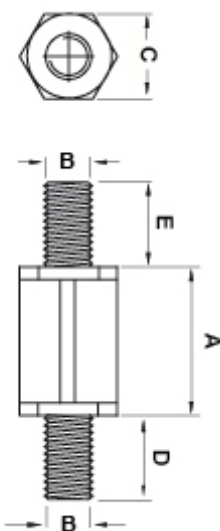

ABSTANDHALTER MIT AUSSEN/AUSSENGEWINDE M5 / SW 10,0

Technische Beschreibung

Material: PA 6.6

Farbe: schwarz

Entflammbarkeit: HB (UL 94)

Temperaturbereich: -30°C bis +150°C

Alle Maße sind in mm

Artikel	A	B	C	D	E	VPE-Stckz.
8169AA0103.0	3,0	M5	10,0	8,0	8,0	500
8169AA0104.0	4,0	M5	10,0	8,0	8,0	500
8169AA0105.0	5,0	M5	10,0	8,0	8,0	500
8169AA0106.0	6,0	M5	10,0	8,0	8,0	500

Artikel	A	B	C	D	E	VPE-Stckz.
8169AA0107.0	7,0	M5	10,0	8,0	8,0	500
8169AA0108.0	8,0	M5	10,0	8,0	8,0	500
8169AA0109.0	9,0	M5	10,0	8,0	8,0	500
8169AA0110.0	10,0	M5	10,0	8,0	8,0	500
8169AA0111.0	11,0	M5	10,0	8,0	8,0	500
8169AA0112.0	12,0	M5	10,0	8,0	8,0	500
8169AA0113.0	13,0	M5	10,0	8,0	8,0	500
8169AA0114.0	14,0	M5	10,0	8,0	8,0	500
8169AA0115.0	15,0	M5	10,0	8,0	8,0	500
8169AA0116.0	16,0	M5	10,0	8,0	8,0	500
8169AA0117.0	17,0	M5	10,0	8,0	8,0	500
8169AA0118.0	18,0	M5	10,0	8,0	8,0	500
8169AA0119.0	19,0	M5	10,0	8,0	8,0	500
8169AA0120.0	20,0	M5	10,0	8,0	8,0	500
8169AA0121.0	21,0	M5	10,0	8,0	8,0	500
8169AA0122.0	22,0	M5	10,0	8,0	8,0	500
8169AA0123.0	23,0	M5	10,0	8,0	8,0	500
8169AA0124.0	24,0	M5	10,0	8,0	8,0	500
8169AA0125.0	25,0	M5	10,0	8,0	8,0	500
8169AA0126.0	26,0	M5	10,0	8,0	8,0	500
8169AA0127.0	27,0	M5	10,0	8,0	8,0	500
8169AA0128.0	28,0	M5	10,0	8,0	8,0	500
8169AA0129.0	29,0	M5	10,0	8,0	8,0	500
8169AA0130.0	30,0	M5	10,0	8,0	8,0	500
8169AA0131.0	31,0	M5	10,0	8,0	8,0	500
8169AA0132.0	32,0	M5	10,0	8,0	8,0	500
8169AA0133.0	33,0	M5	10,0	8,0	8,0	500
8169AA0134.0	34,0	M5	10,0	8,0	8,0	500
8169AA0135.0	35,0	M5	10,0	8,0	8,0	500
8169AA0136.0	36,0	M5	10,0	8,0	8,0	500
8169AA0137.0	37,0	M5	10,0	8,0	8,0	500